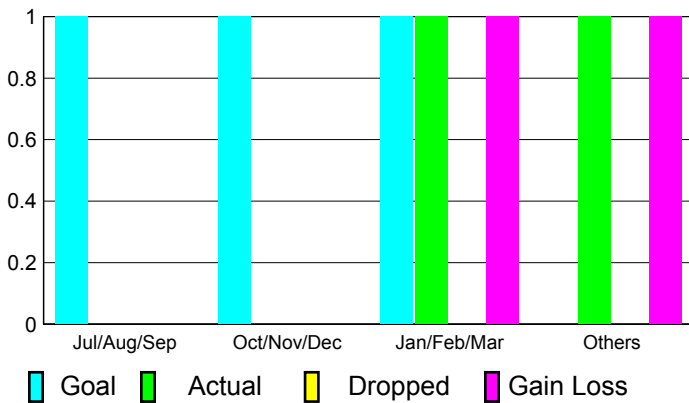

2010-2011 GMT Reports for District (or Undistricted) **District F 4**

GMT: **Doctor NICOLAS JARA OREL** Location: **COLOMBIA**

GMT CA: **3**

CLUBS

Club Results
2010-2011

Clubs
2009-2010

Month	New Club Goal	Actual New Clubs	Actual Dropped Clubs	Gain/Loss of Clubs	Gain/Loss of Clubs
Jul/Aug/Sep	1	0	0	0	0
Oct/Nov/Dec	1	0	0	0	0
Jan/Feb/Mar	1	1	0	1	2
Apr/May/June	0	1	0	1	1
Totals	3	2	0	2	3

Club Results 2010-2011

Goal, New, Dropped, Gain/Loss

Comparison of Club Gain/Loss

Current Year Compared to the Previous Year

YTD Status Quo Clubs 2010-2011

Status Quo Clubs Compared to Status Quo Members

MEMBERSHIP

Membership Results
2010-2011

Membership
2009-2010

Month	Net Memb Goal	Actual New Memb	Actual Dropped Memb	Gain/Loss of Memb	Gain/Loss of Memb
Jul/Aug/Sep	35	36	-24	12	-5
Oct/Nov/Dec	43	21	-37	-16	-9
Jan/Feb/Mar	44	77	-24	53	42
Apr/May/June	13	111	-15	96	41
Totals	135	245	-100	145	69