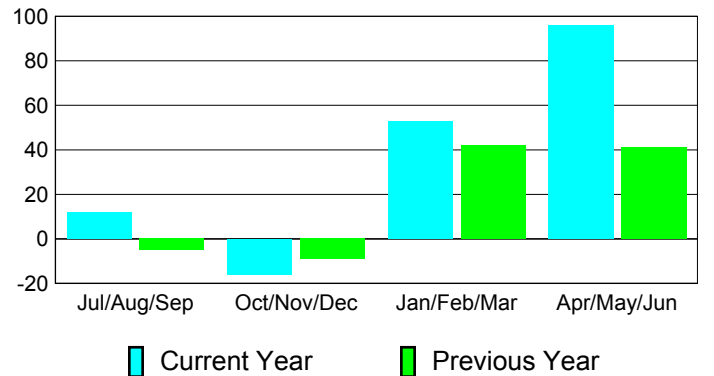

Membership Results
2010-2011

Membership
2009-2010

Month	Net Memb Goal	Actual New Memb	Actual Dropped Memb	Gain/Loss of Memb	Gain/Loss of Memb
Jul/Aug/Sep	35	36	-24	12	-5
Oct/Nov/Dec	43	21	-37	-16	-9
Jan/Feb/Mar	44	77	-24	53	42
Apr/May/June	13	111	-15	96	41
Totals	135	245	-100	145	69

Membership Results 2010-2011

Goal, New, Dropped, Gain/Loss

Comparison of Membership Gain/Loss

Current Year Compared to the Previous Year

Gender Comparison 2010-2011

Jul/Aug/Sep

Oct/Nov/Dec

Jan/Feb/Mar

Apr/May/June

Male

Female