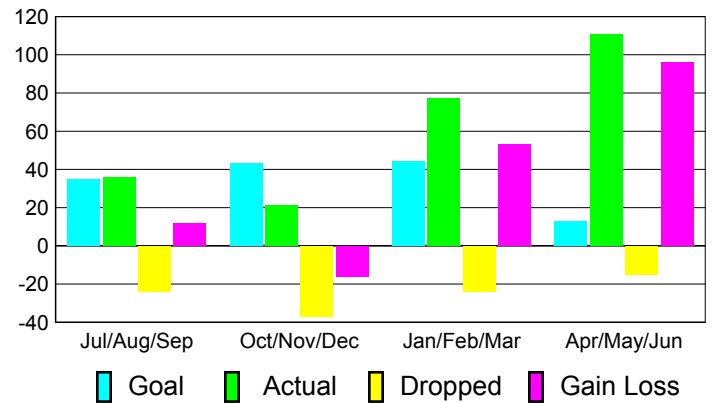

Membership Results 2010-2011

Goal, New, Dropped, Gain/Loss

Comparison of Membership Gain/Loss

Current Year Compared to the Previous Year